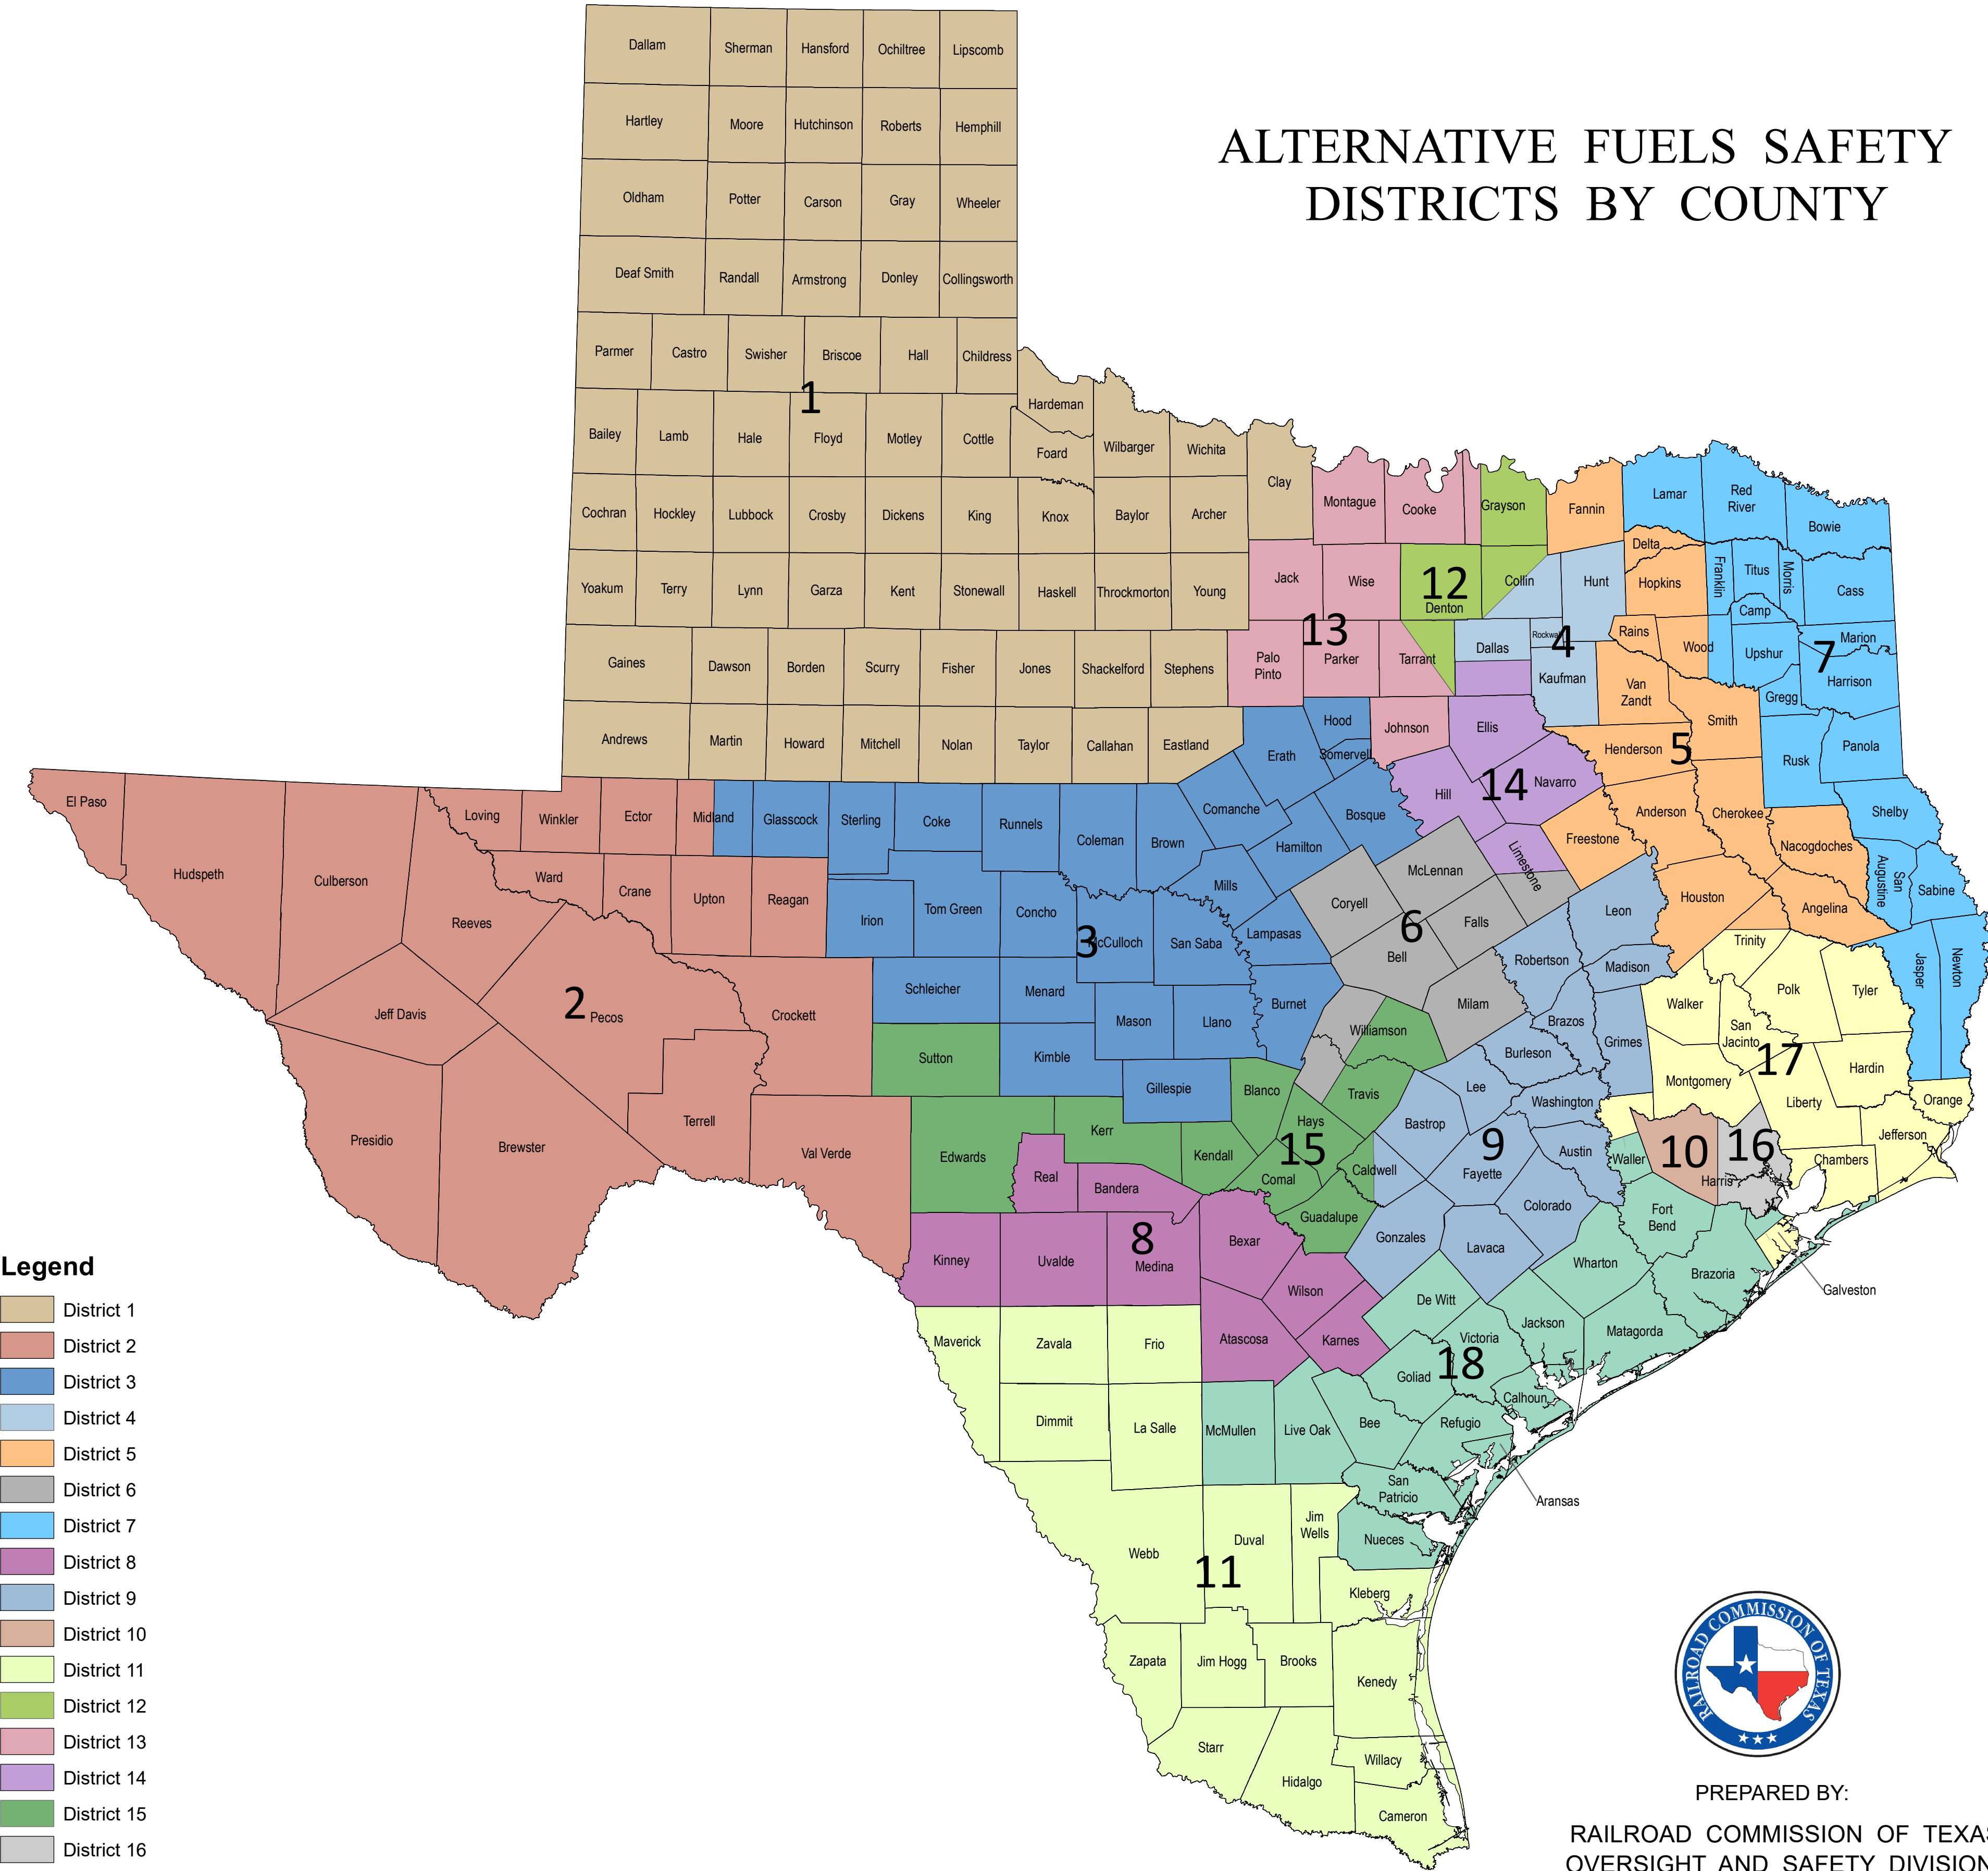

ALTERNATIVE FUELS SAFETY DISTRICTS BY COUNTY

- Legend**
- District 1
 - District 2
 - District 3
 - District 4
 - District 5
 - District 6
 - District 7
 - District 8
 - District 9
 - District 10
 - District 11
 - District 12
 - District 13
 - District 14
 - District 15
 - District 16
 - District 17
 - District 18

PREPARED BY:
 RAILROAD COMMISSION OF TEXAS
 OVERSIGHT AND SAFETY DIVISION
 P.O. BOX 12967
 AUSTIN, TEXAS 78711-2967